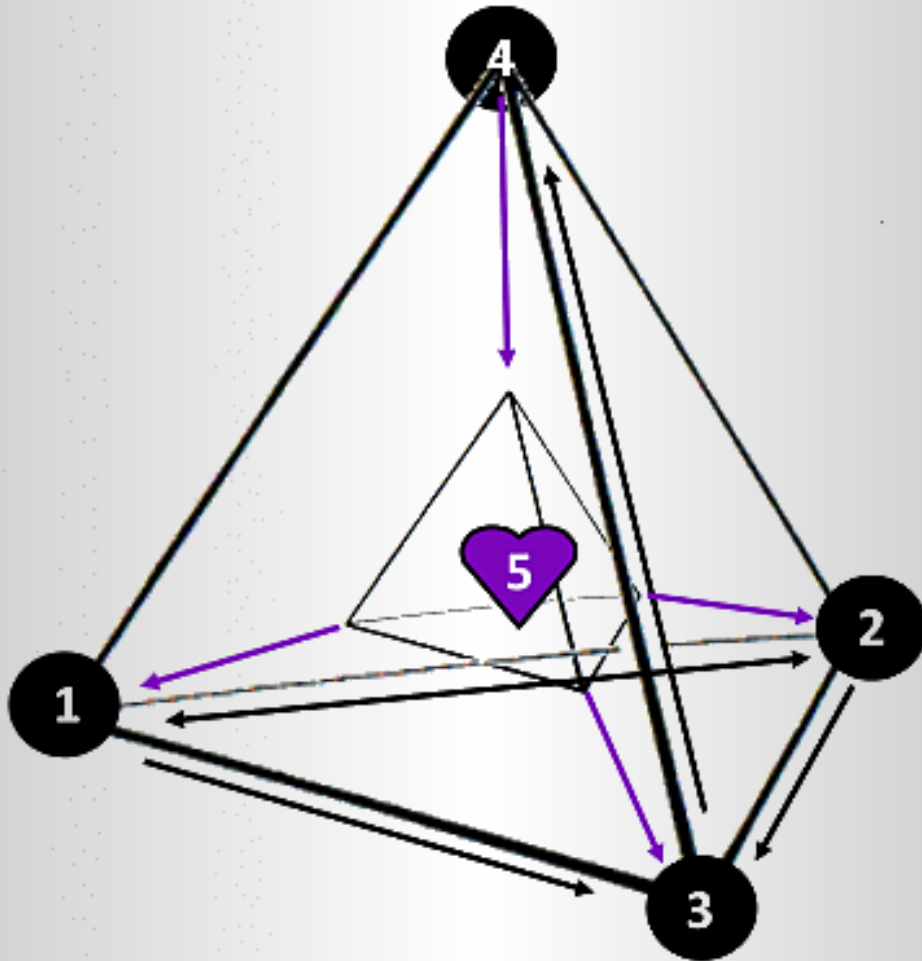

# Creator Profile Chart

Copyright © 2014 Bodie McCoy

Date: \_\_\_\_\_

#1 My Challenge is: \_\_\_\_\_

#2 My Opportunity is: \_\_\_\_\_

#3 The Theme this week is: \_\_\_\_\_

#4 My Ascendant is about: \_\_\_\_\_

#5 My 'Door of Perception' today is: \_\_\_\_\_

The Diagram above shows how consciousness flows within this first tetrahedral structure of your being. Its meaning is revealed to each individual based on their own personal life experiences. So what it means to you is the only thing that truly matters. We suggest using this as a weekly practice but if you are moved to use it more often that is fine. Trust yourself to know when you are ready to go deeper!

**Note: You may use copies of this same chart for each of the 8 Levels**